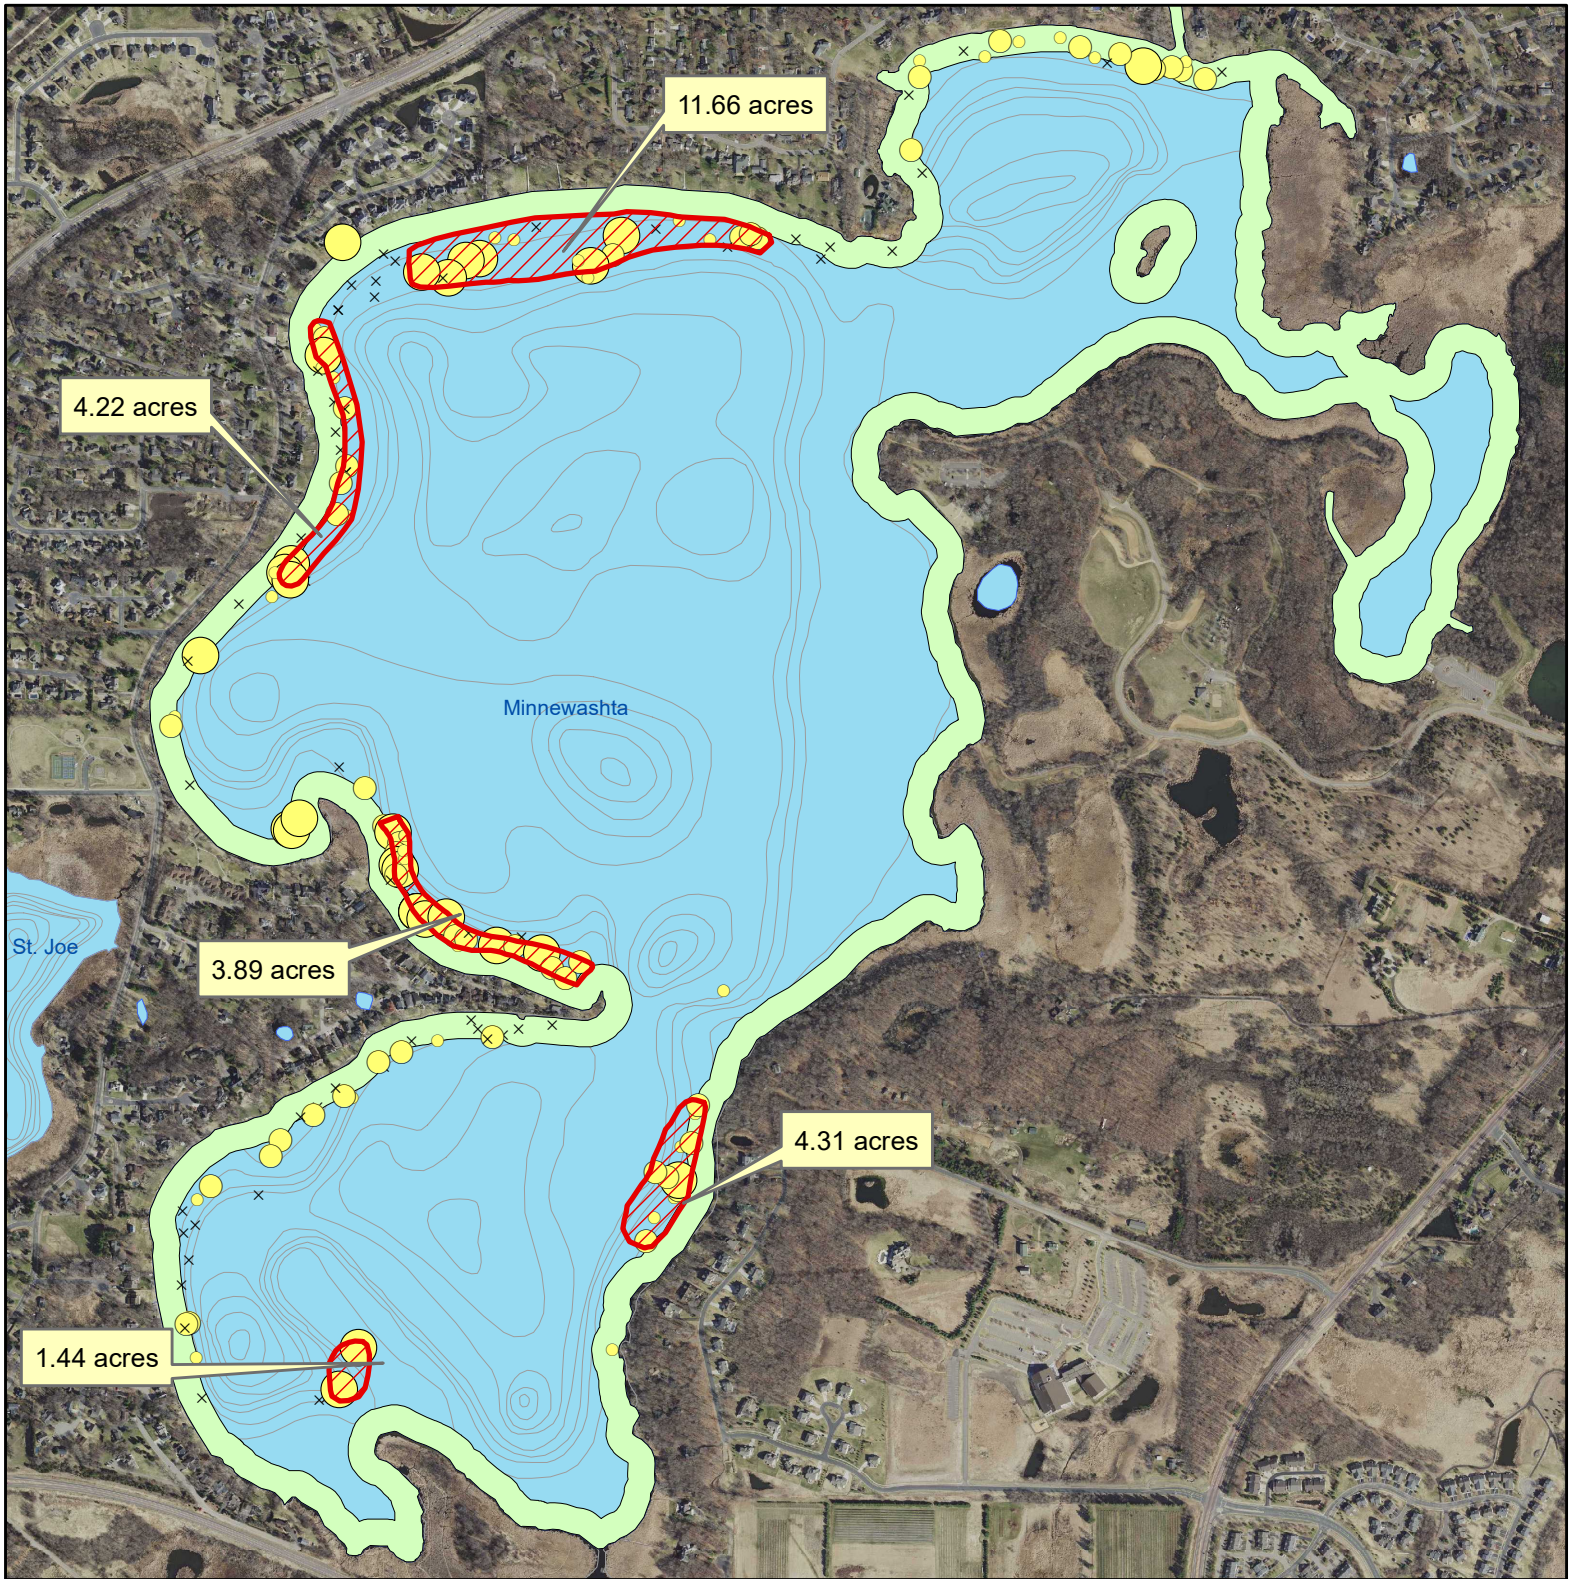

# Lake Minnewashta, Carver County

## Legend

### 0-3 CLP Plant Density

- × 0-None Found
- 1-Sparse/Scattered
- 2-Common
- 3-Abundant

— Depth contours

■ 150 ft Nearshore Buffer

■ 2023\_Proposed\_Treatment\_Areas

Littoral Area: 371 acres  
 15% Littoral Area: 50.68 acres  
 Total Proposed Treatment Area: 25.52 acres